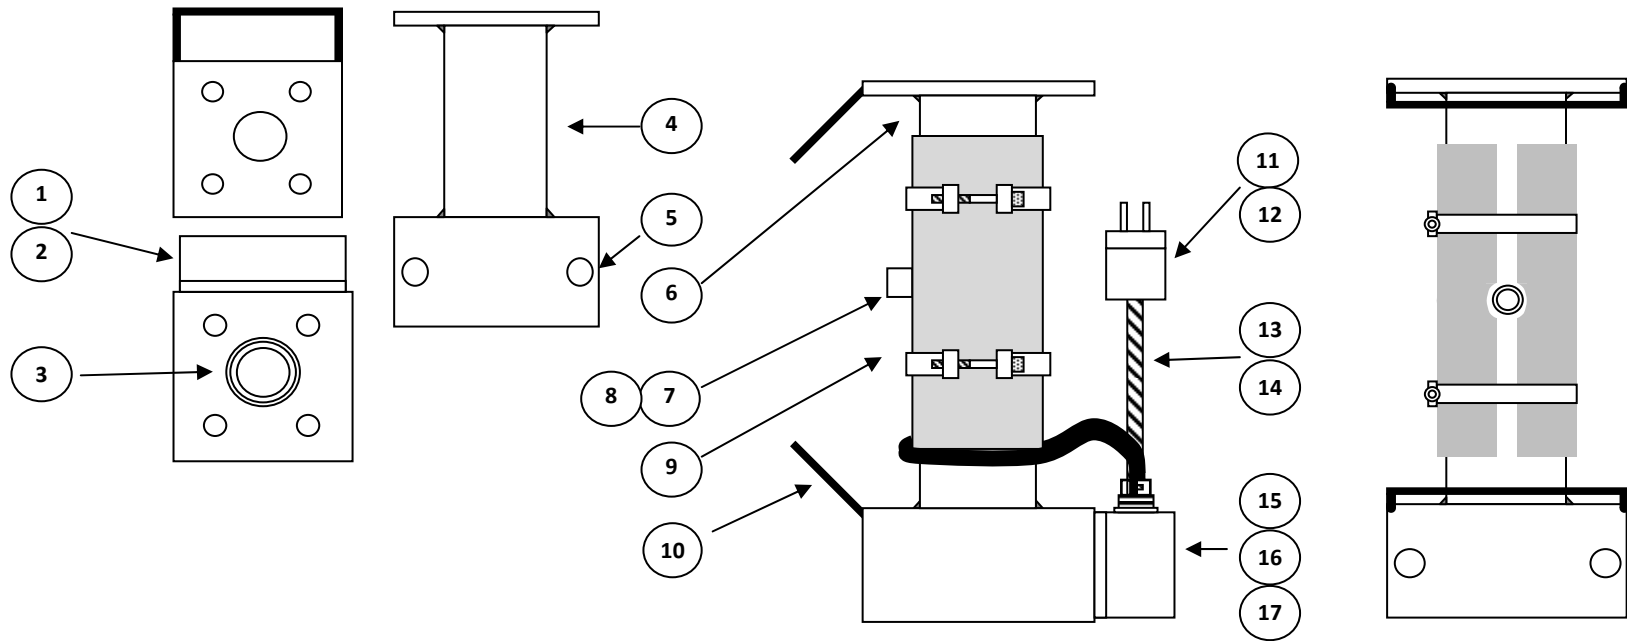

## TUBULAR MANIFOLD EXTENTION PARTS IDENTIFICATION DIAGRAM

#	Part Number	Description	#	Part Number	Description
1	127108	Cover Box	7	104102	T/C Adapter
2	127109	Insulator Pad	8	104144 / 141	Thermocouple Bayonet Style 5ft, 10ft (not pictured)
3	107165	Seal Ring* (used on select sizes)		104123	Thermocouple Bolt Style 1ft
4	127138	6" Tubular Extension Ass'y		104136	Thermocouple T-Handle 1ft
5	105190 / 195	Cartridge heater for extensions (2 used)	9	SEE CHART	Heater Band
6	127128	9-1/2" Tubular Extension Ass'y	10	TMB-H	Handle (2 used)
	127130	12" Tubular Extension Ass'y	11	103153	Two Prong Locking Plug
	127132	15-1/2" Tubular Extension Ass'y	12	103165	Anti Short Bushing (2 used)
	127134	18" Tubular Extension Ass'y	13	103166	Ultra Flex Armor Cable
	127119	21-1/2" Tubular Extension Ass'y	14	103150	High Temp Wire
	127136	24" Tubular Extension Ass'y	15	103168	Conduit Fitting for Tubular Extensions (2 used)
	127123	27-1/2" Tubular Extension Ass'y	16	103156	Ceramic Terminal Block
	127121	30" Tubular Extension Ass'y	17	102250	Mounting Screw for Cover Box
	127125	33-1/2" Tubular Extension Ass'y			