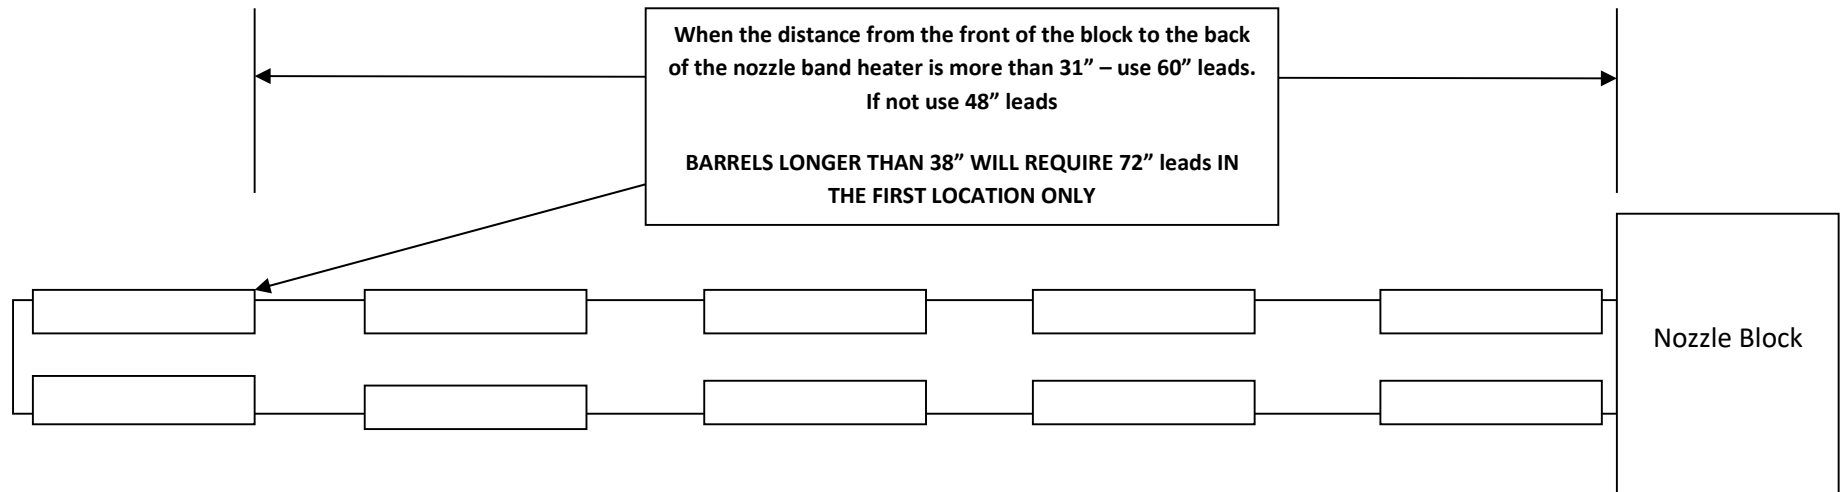

HEATER BAND LOCATION DIAGRAM

FOR HELP WITH ANY PARTS LISTED, CONTACT Ev-Rite Tool, Inc

413-568-1433

OUR SALES DEPARTMENT SPECIALISTS ARE HAPPY TO ASSIST YOU

EV-RITE TOOL, INC
132 ELM STREET - REAR
WESTFIELD, MA 01085
T: 413.568.1433
F: 413.562.1910
www.evritetool.com
sales@evritetool.com