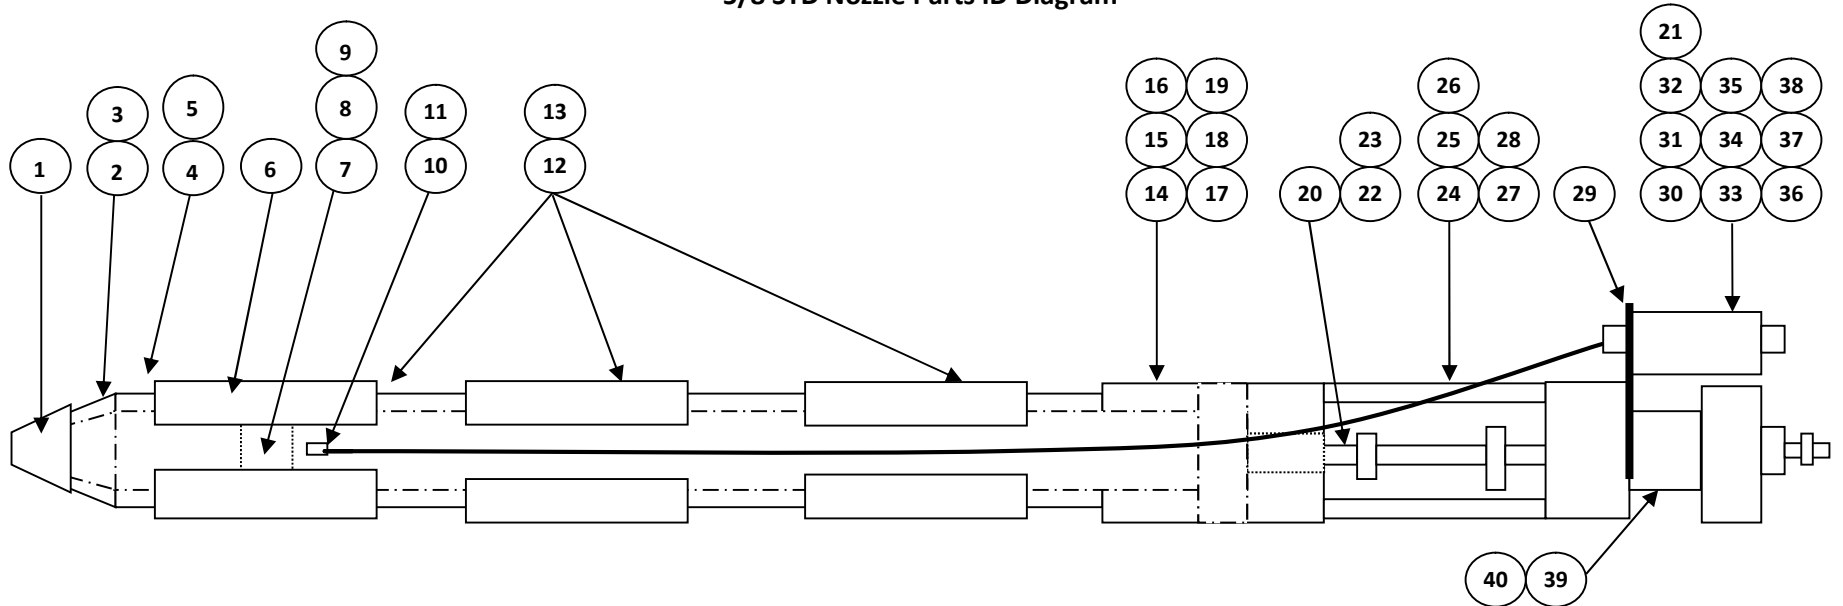

### 5/8 STD Nozzle Parts ID Diagram

#	Part Number	Description	#	Part Number	Description
1	107354	Rulon Insulating tip 5/8"	21	103157	STD Nozzle power conduit box
2	107158	HF 5/8" Nozzle tip – without heater band	22	107207	Nozzle Rod Adjustable connector (includes Jam Nut P/N 102256)
3	107166	HF 5/8" Heater Style Nozzle tip	23	107205	Scrapper Washer
4	OBSOLETE		24	107208	STD Cylinder Hex Spacer (4 required)
5	OBSOLETE		25	OBSOLETE	
6	107234S	HF Nozzle tube – seat depth/platen size or block to tip length required	26	102268	Bolts for attaching cylinder (4 required)
7	107133	Straight nozzle tube bushing	27	102269	Washers for Bolts (2 required)
8	107225	Rod Guide nozzle tube bushing	28	102270	Hex Nuts for item # 25 (4 required)
9	102252	Tube bushing set screws	29	107206	Power box Mounting bracket
10	102286	Screw for thermocouple	30	103160	TY-RAPS
11	104116	5ft T/C Armor Case, with STD male Plug	31	103155	Strain relief connector
12	105233	HF Nozzle Heater Band 48" leads (see location diagram)	32	103163	Lock nut for strain relief (new power box only)
13	SEE NOTE	multiple p/n available in 3", 4", 5", and 6" widths, varied watts and volts	33	103151	New Style power box
14	107233	HF 5/8" Nozzle block assembly	34	103156	Ceramic Terminal for new power box
15	107190	Pull up ears for Nozzle block (set of 2)	35	103154	Four Prong Plug for Nozzle
16	107165	Seal ring for nozzle block	36	103149/249	Power Cord – Combo with TC wire
17	107135	5/8" Nozzle block Bushing	37	103153	Two prong plug for nozzle
18	N/A	NOT USED	38	N/A	NOT USED
19	102254	Dowel Pin for nozzle block	39	107209	STD Nozzle Hydraulic Cylinder
20	107140	Nozzle Shut of Rod (see note on #6) (-30, -40, -50, -60)	40	107235K	Repair Kit for STD Nozzle Hydraulic Cylinder