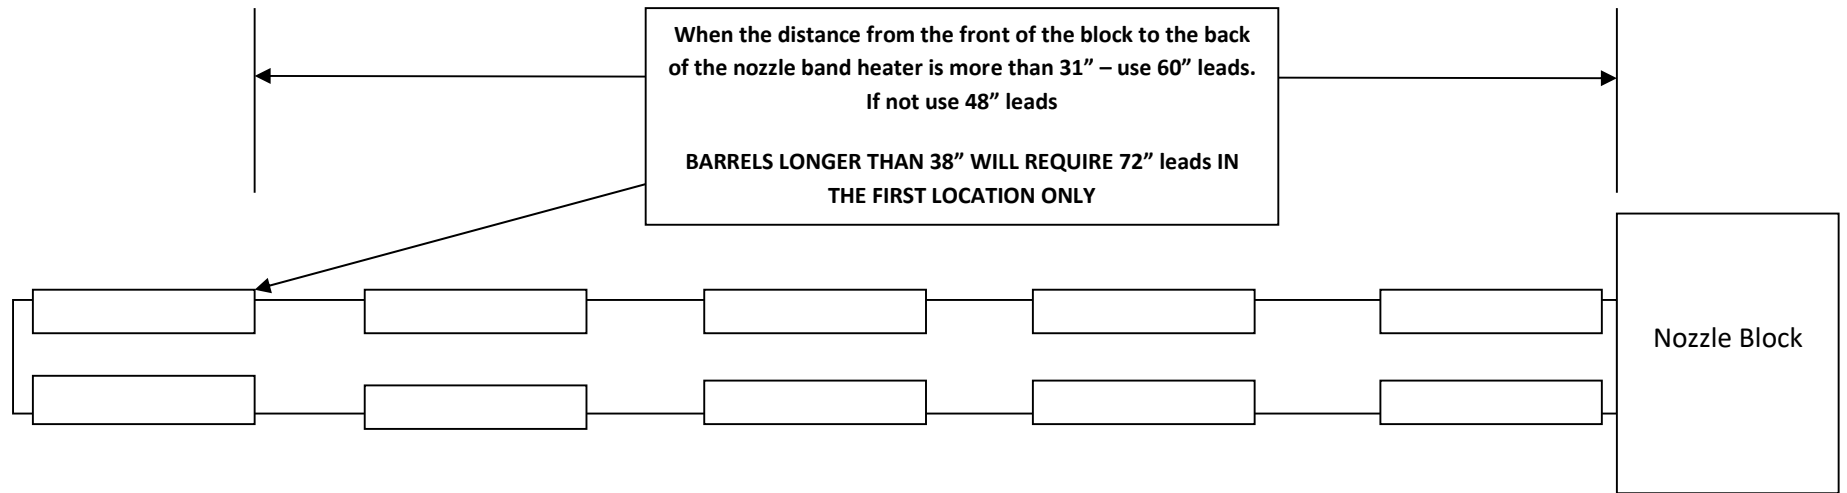

HEATER BAND LOCATION DIAGRAM

FOR HELP WITH ANY PARTS LISTED, CONTACT Ev-Rite Tool, Inc

413-568-1433

OUR SALES DEPARTMENT SPECIALISTS ARE HAPPY TO ASSIST YOU

EV-RITE TOOL, INC
132 ELM STREET - REAR
WESTFIELD, MA 01085
T: 413.568.1433
F: 413.562.1910
www.evritetool.com
sales@evritetool.com