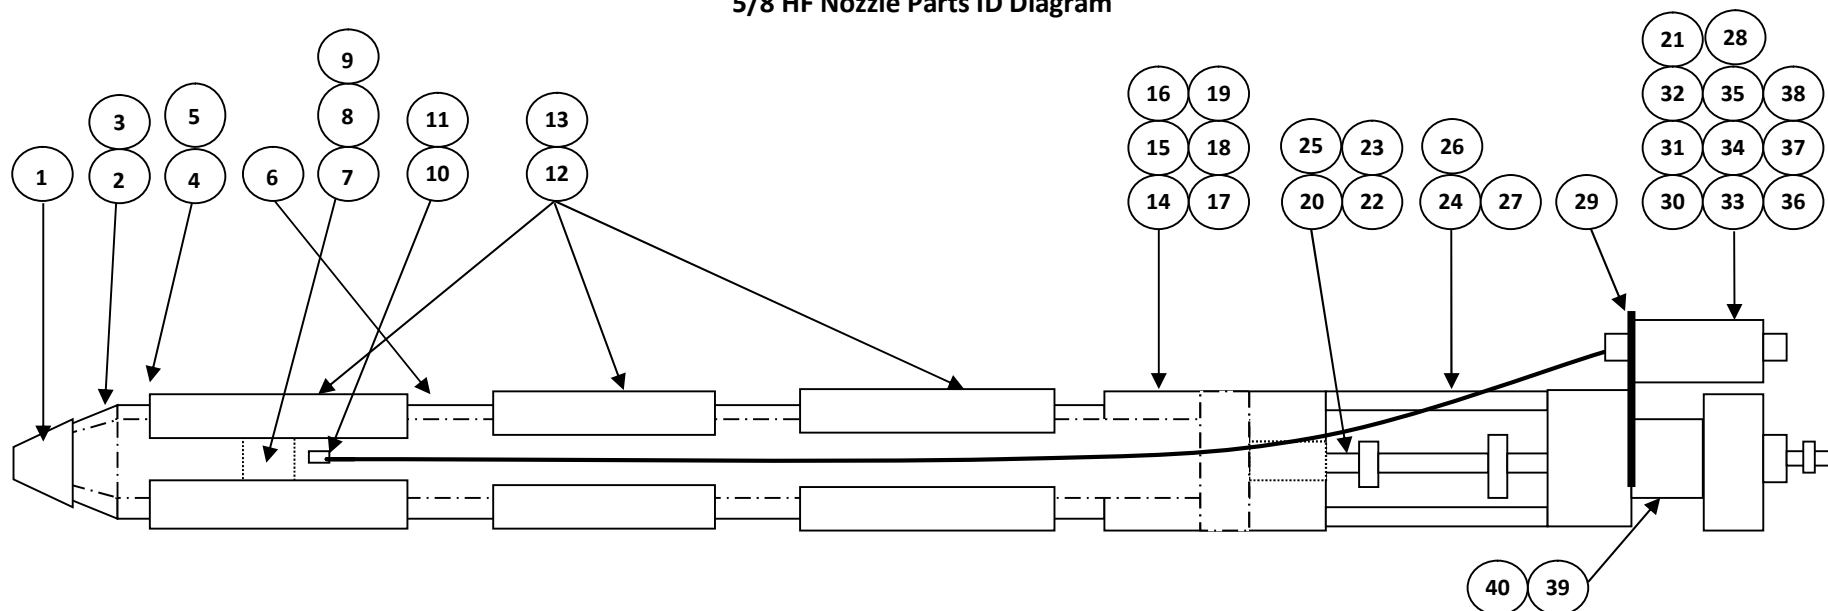

5/8 HF Nozzle Parts ID Diagram

#	Part Number	Description	#	Part Number	Description
1	107354	Rulon Insulating tip 5/8"	21	103157	STD Nozzle power conduit box
2	107211	HF 5/8" Nozzle tip – without heater band	22	107207	Nozzle Rod Adjustable connector (includes Jam Nut P/N 102256)
3	107558	HF 5/8" Heater Style Nozzle tip	23	107205	Scrapper Washer
4	OBSOLETE		24	107208	STD Cylinder Hex Spacer (4 required)
5	OBSOLETE		25	107207S	Nozzle Rod Adjustable connector Short (includes Jam Nut P/N 102256)
6	107234-XX	HF Nozzle tube – seat depth/platen size or block to tip length required	26	102268	Bolts for attaching cylinder (4 required)
7	107137	Straight nozzle tube bushing	27	102269	Washers for Bolts (2 required)
8	107212	Rod Guide nozzle tube bushing	28	107206	Power box Mounting bracket
9	102252	Tube bushing set screws	29	103155	Strain relief connector
10	104138	Armor cased T/C for use with NEW power box – no plug	30	103163	Lock nut for strain relief (new power box only)
11	104116	T/C with STD male Plug	31	103151	New Style power box
12	105XXX	HF Nozzle Heater Band 48" leads (see location diagram)	32	103156	Ceramic Terminal for new power box
13	105XXX	HF Nozzle Heater Band 60" leads (see location diagram)	33	103154	Four Prong Plug for Nozzle
14	107251XX	HF 5/8" Nozzle block assembly	34	103149G	Combo Cord Black
15	107190	Pull up ears for Nozzle block (set of 2)	35	103249G	Combo Cord Yellow
16	107165	Seal ring for nozzle block	36	103162	Power cord STD
17	107135	5/8" Nozzle block Bushing	37	103153	Two prong plug for nozzle
18	107226	7/8" to 5/8" Conversion block bushing	38	103160	TY-RAPS
19	107122	Dowel Pin for nozzle block	39	107209	STD Nozzle Hydraulic Cylinder
20	107250-XX	Nozzle Shut of Rod (see note on #6)	40	107235K	Repair Kit for STD Nozzle Hydraulic Cylinder